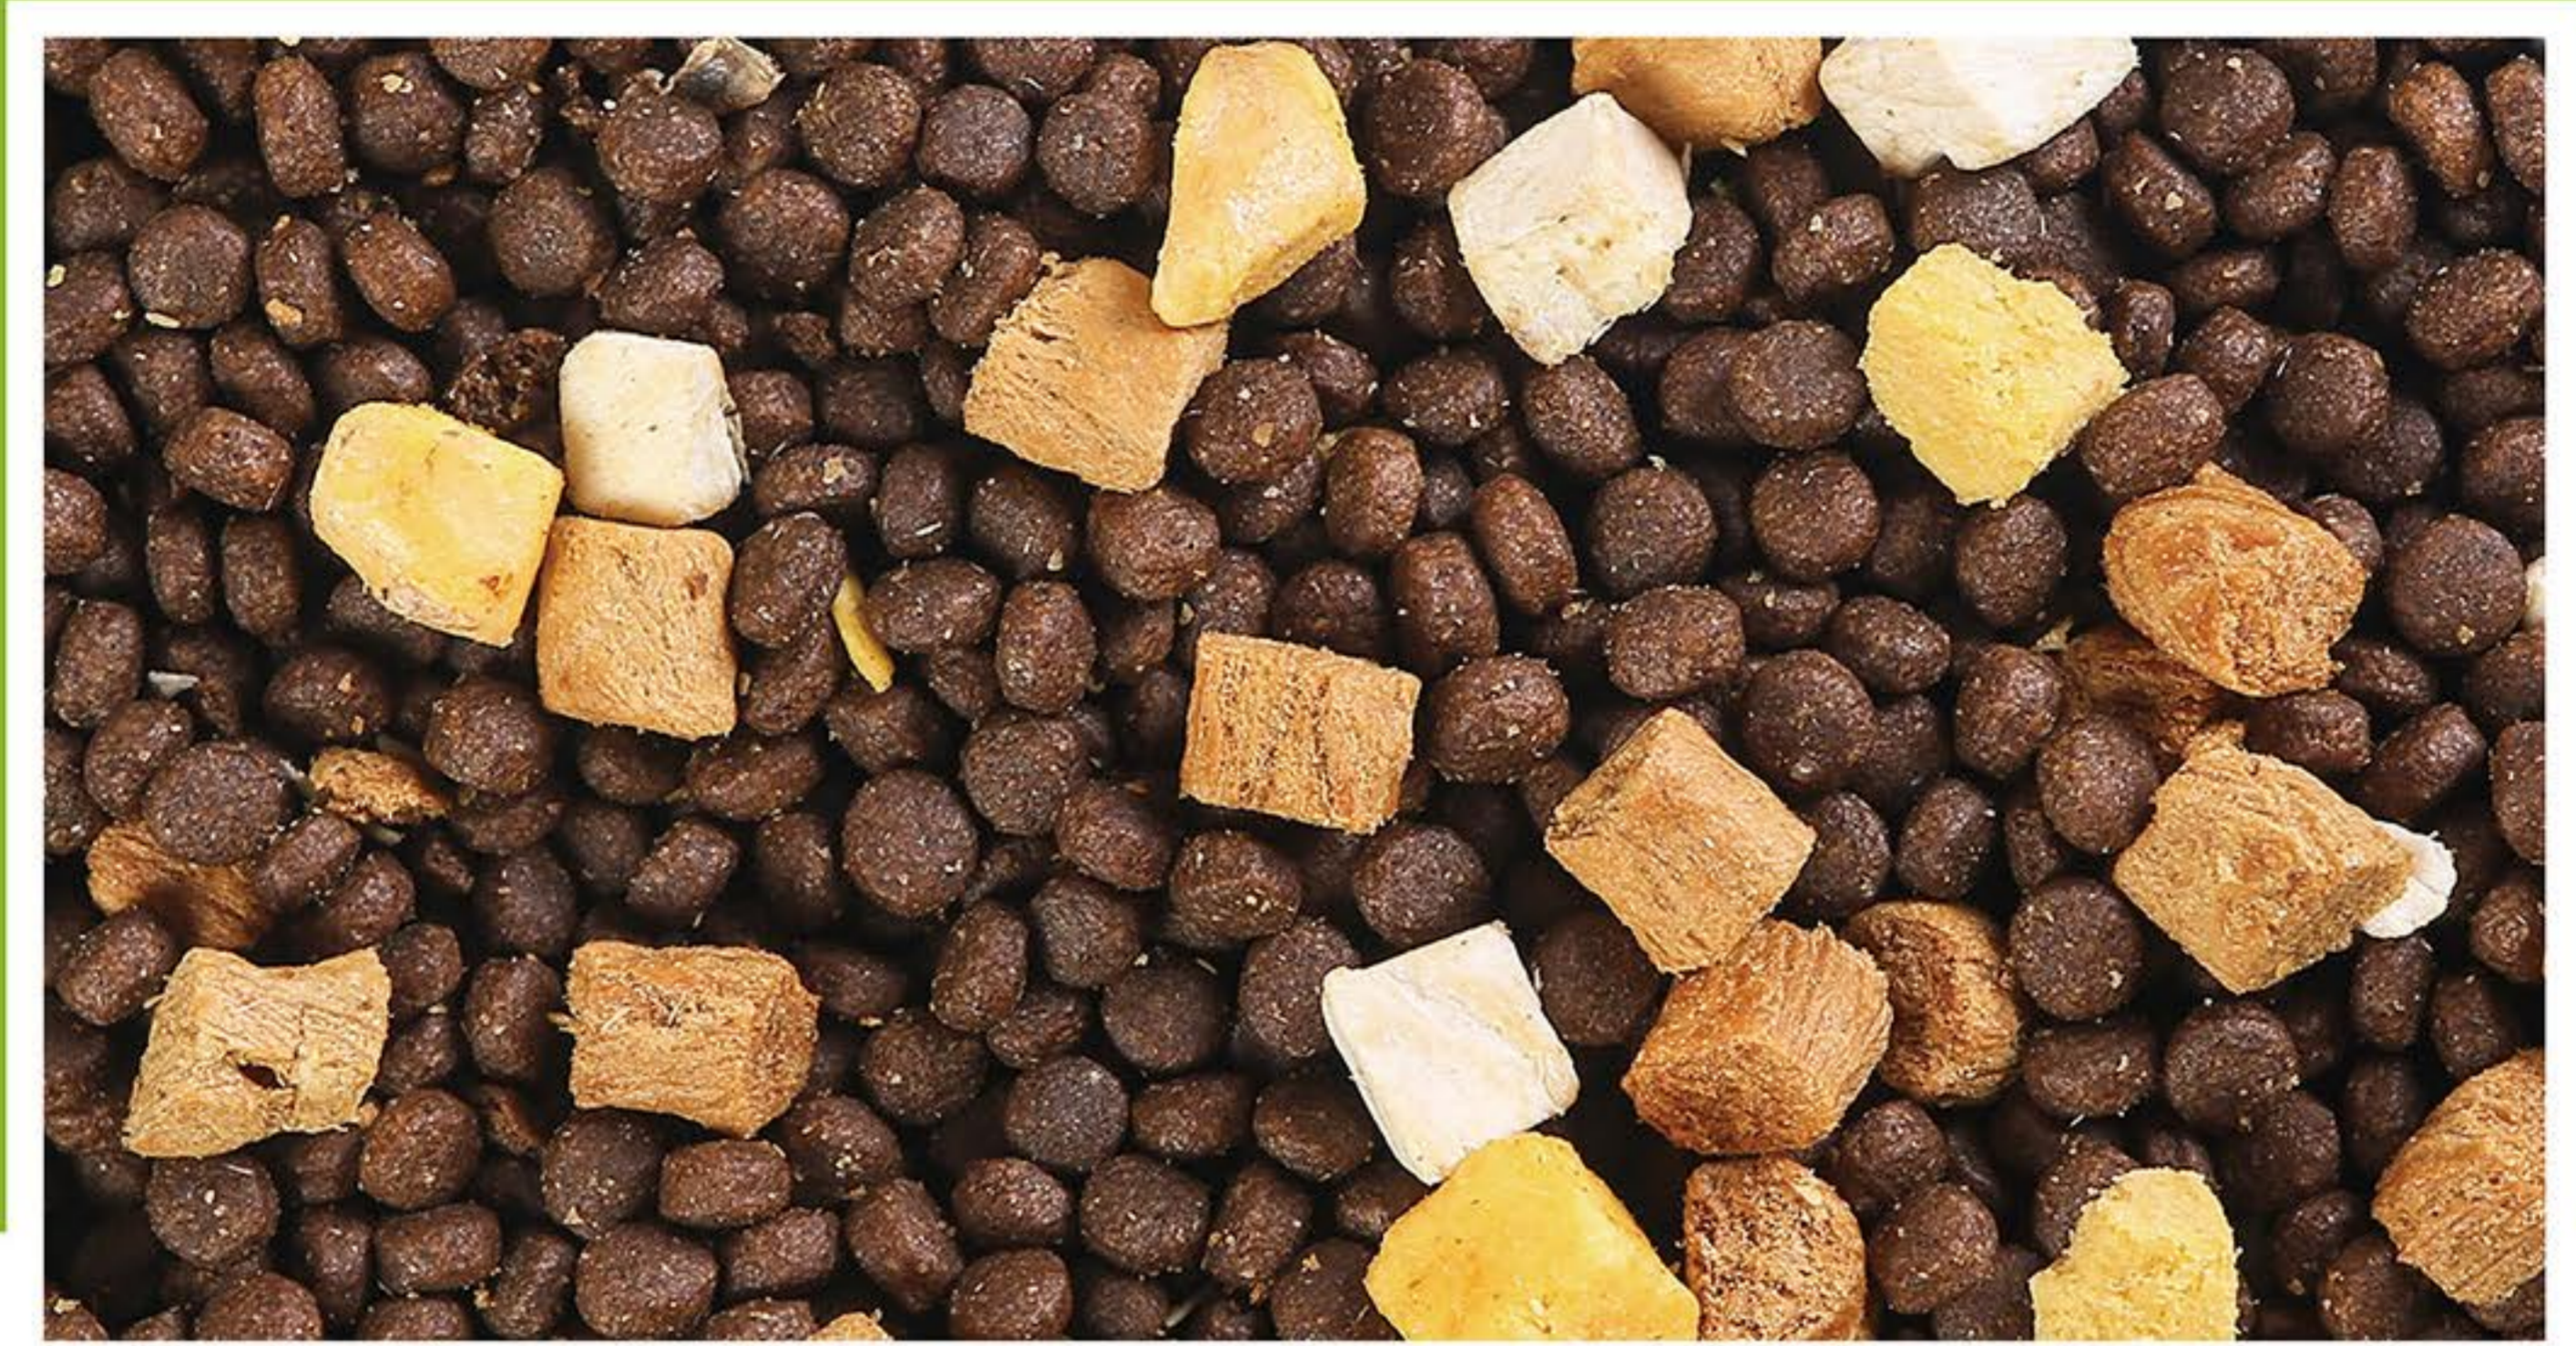

DIFFERENT COMBINATIONS